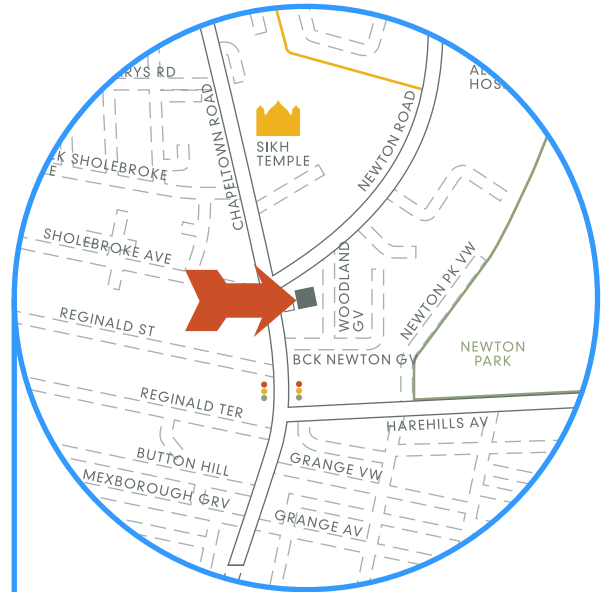

Pass the COPPER DOMED SYNAGOGUE on your right.
 Pass 3 sets of traffic lights.
 Take the second right onto NEWTON ROAD after the
 3rd set (after the parade of shops).
 Bauman Lyons Architects is the Black Building set-back
 from the road.