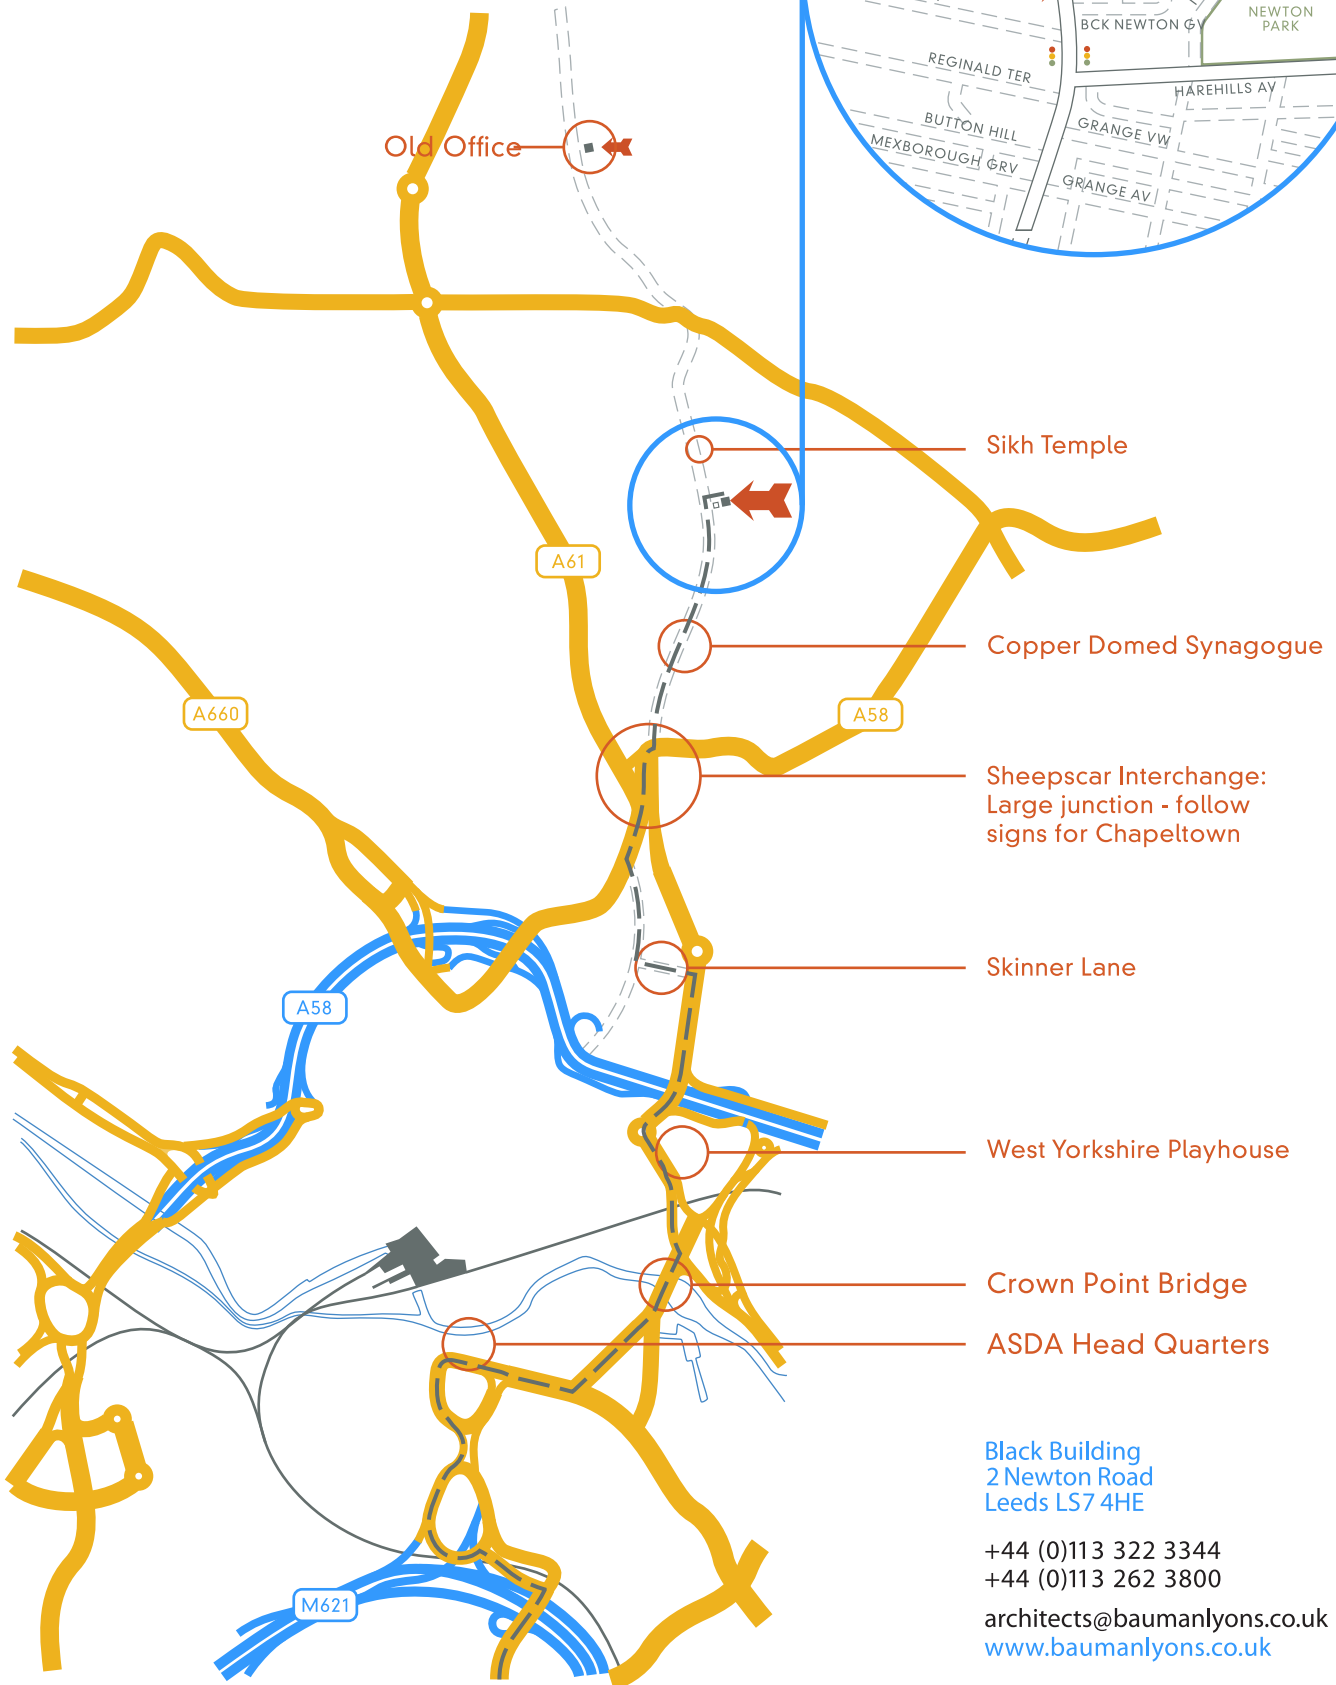

Pass the COPPER DOMED SYNAGOGUE on your right.
 Pass 3 sets of traffic lights.
 Take the second right onto NEWTON ROAD after the
 3rd set (after the parade of shops).
 Bauman Lyons Architects is the Black Building set-back
 from the road.